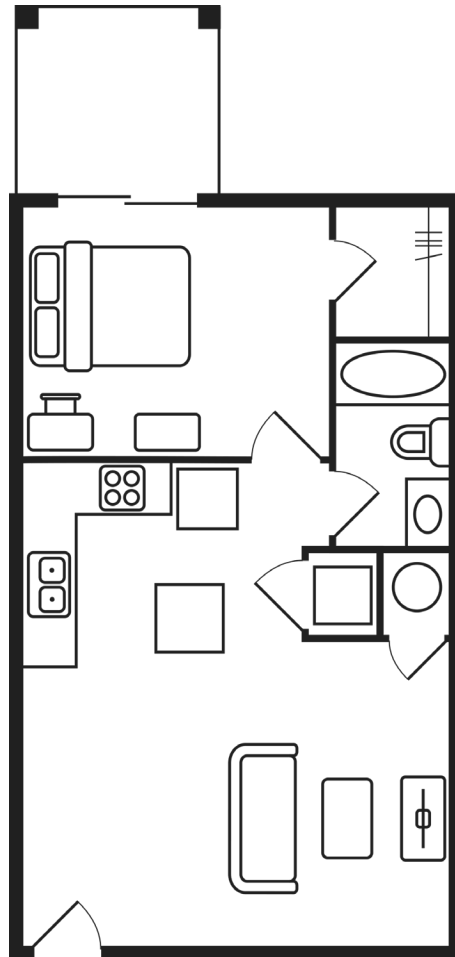

The
Village
AT COLBERT PARK

A1

1 Bedroom

1 Bathroom

608 sq ft

779-213-2852
villagecp.com