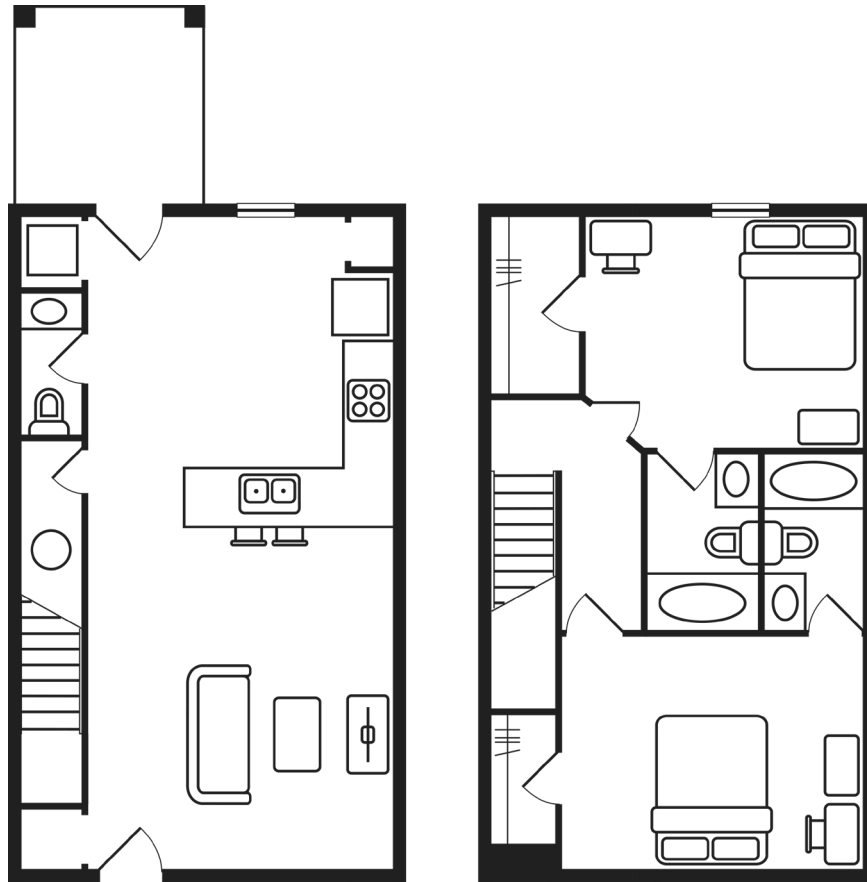

The
Village
AT COLBERT PARK

B1

2 Bedroom

2.5 Bathroom

1,216 sq ft

779-213-2852
villagecp.com