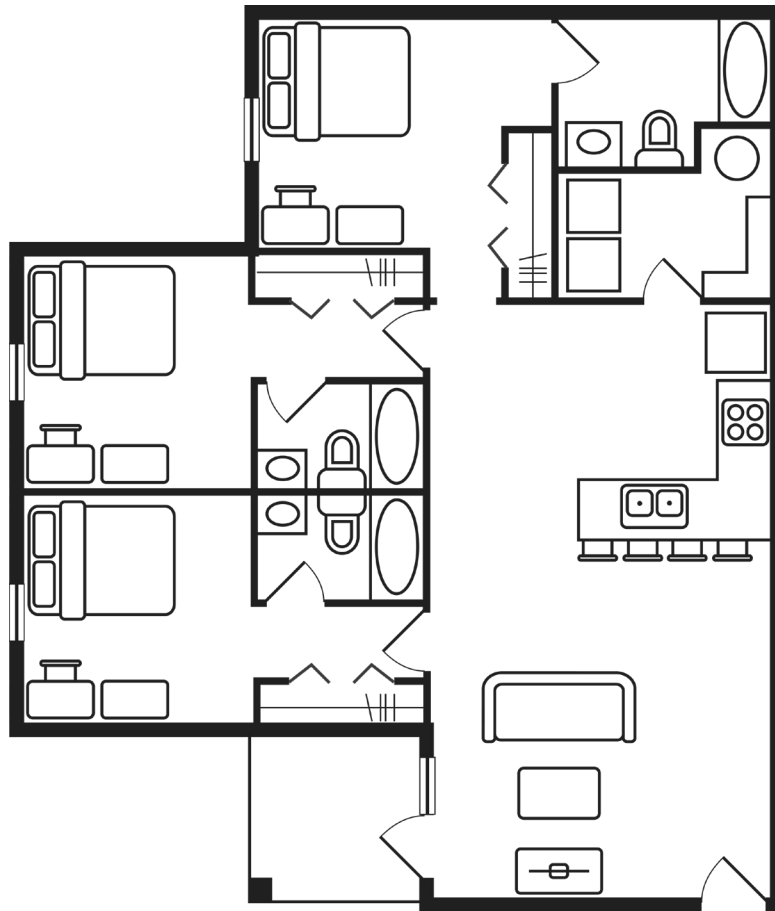

The
Village
AT COLBERT PARK

C1

3 Bedroom

3 Bathroom

1,328 sq ft

779-213-2852
villagecp.com